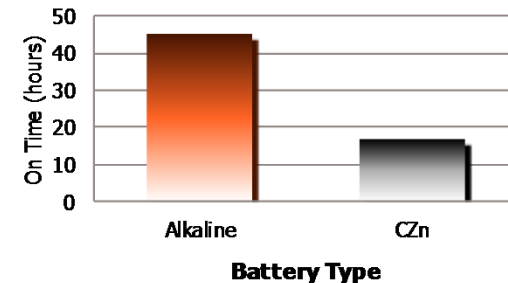

Performance:

Run Time
Continuous Drain to
End of Useable Light (21° C)