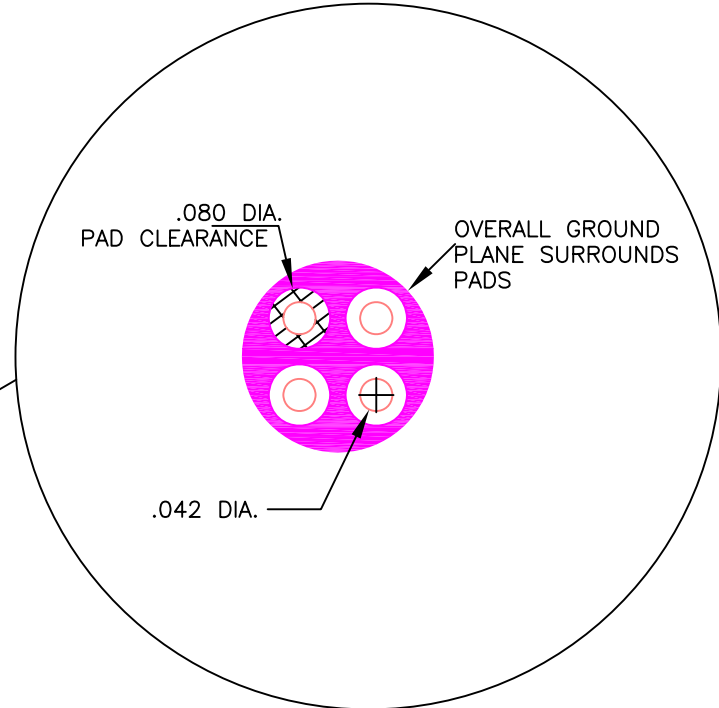

8007 4.5" H X 6.5"L X .062" TH.
COMPONENT SIDE

8007 4.5" H X 6.5"L X .062" TH.
WIRING SIDE