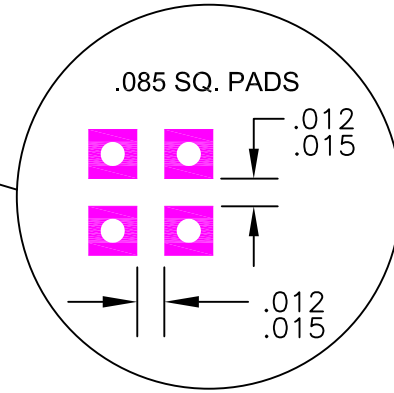

8007 4.5" H X 6.5"L X .062" TH.
COMPONENT SIDE

8007 4.5" H X 6.5"L X .062" TH.
WIRING SIDE